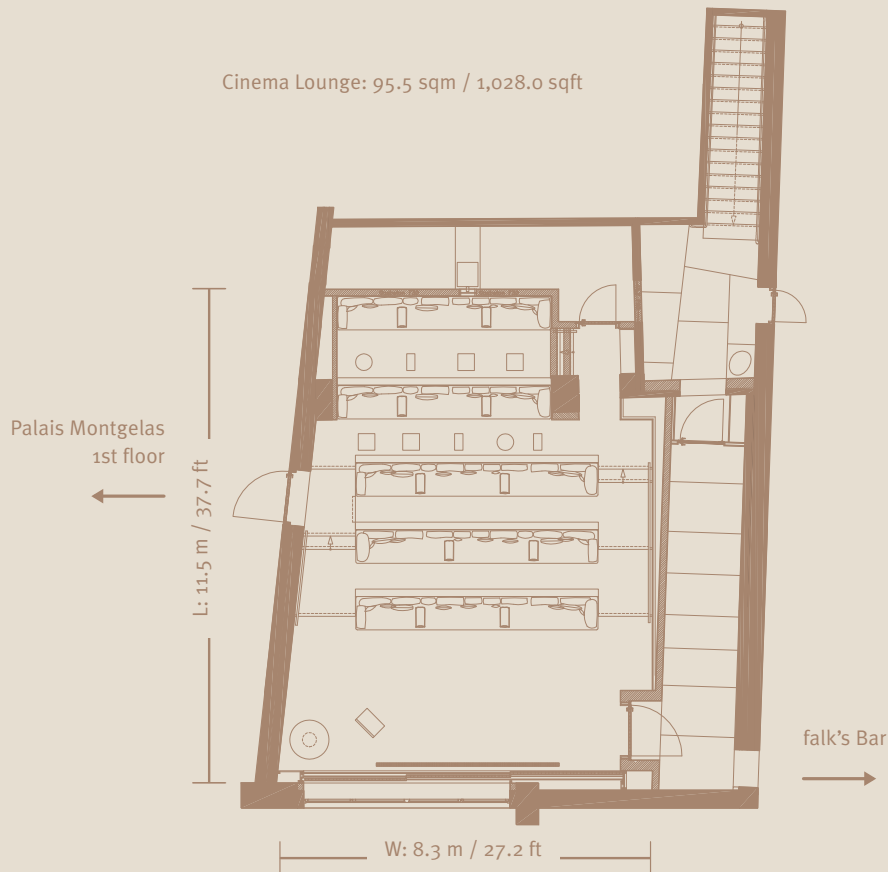

Cinema Lounge: 95.5 sqm / 1,028.0 sqft