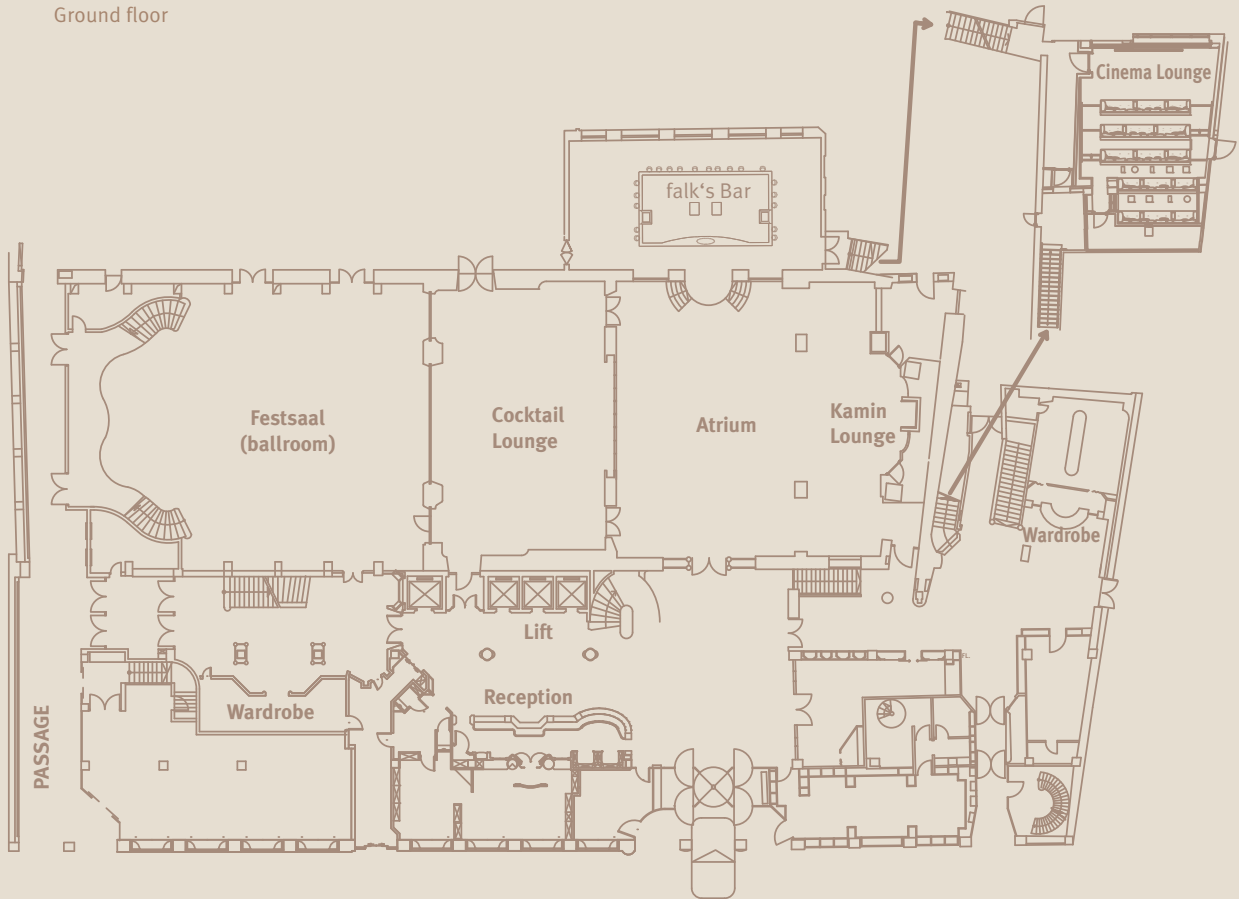

Ground floor