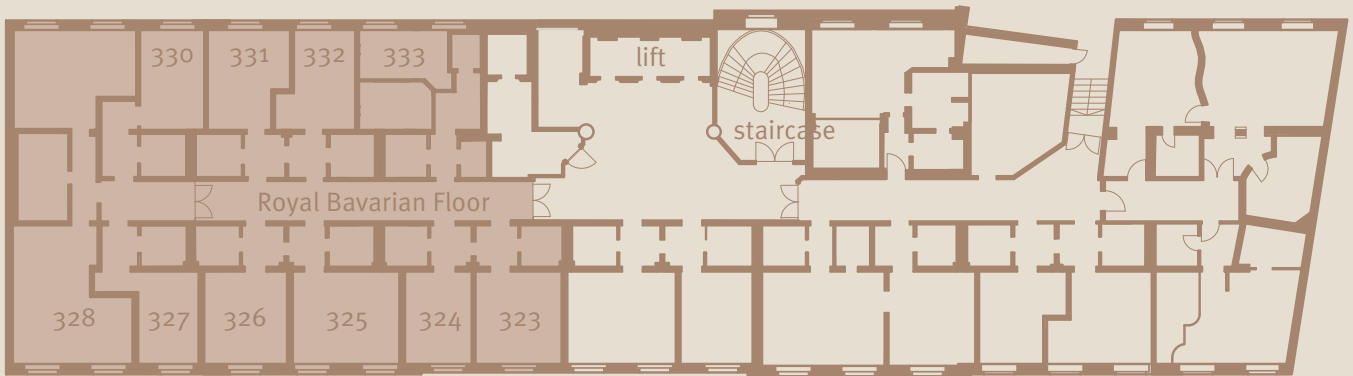

Royal Bavarian Suite and Royal Bavarian Floor
3rd floor