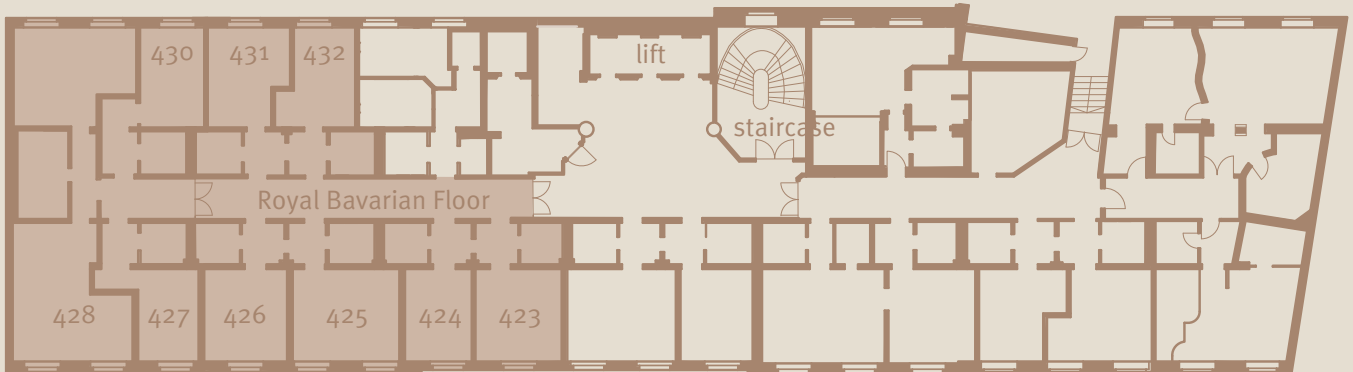

Royal Bavarian Suite and Royal Bavarian Floor
4th floor

Hotel Bayerischer Hof

Promenadeplatz 2-6
80333 Munich, Germany

Phone +49 89.21 20 - 0
Fax +49 89.21 20 - 906

www.bayerischerhof.de
info@bayerischerhof.de