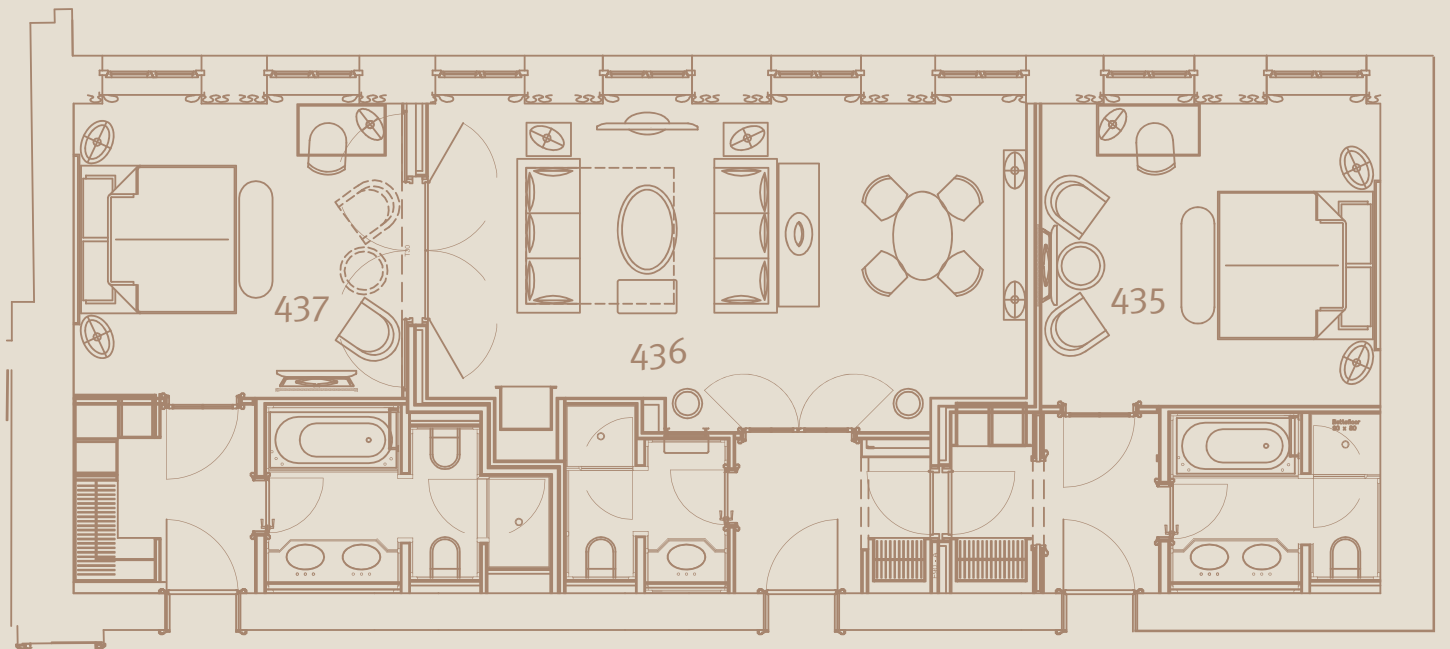

Two-Bedroom Suite Pilati style
4th floor

Hotel Bayerischer Hof

Promenadeplatz 2-6
80333 Munich, Germany

Phone +49 89.21 20 - 0
Fax +49 89.21 20 - 906

www.bayerischerhof.de
info@bayerischerhof.de